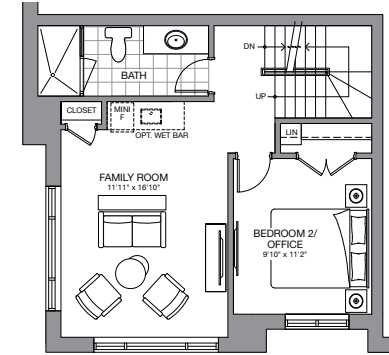

The Tribeca

2,123 SQ. FT.

(INCLUDES 323 SQ. FT. ROOFTOP TERRACE)

Customize your living space with these fabulous "Flex-design" options

PRIMARY SUITE WITH LAUNDRY

2nd level option

2 BEDROOM

FAMILY ROOM & BEDROOM WITH LAUNDRY

FAMILY ROOM & BEDROOM/OFFICE

3rd level options

Flex Design

Ground Level
BLOCK A/B

Flex Design

Second Level
PRIMARY SUITE

Third Level
2 BEDROOM WITH LAUNDRY

Private Terrace