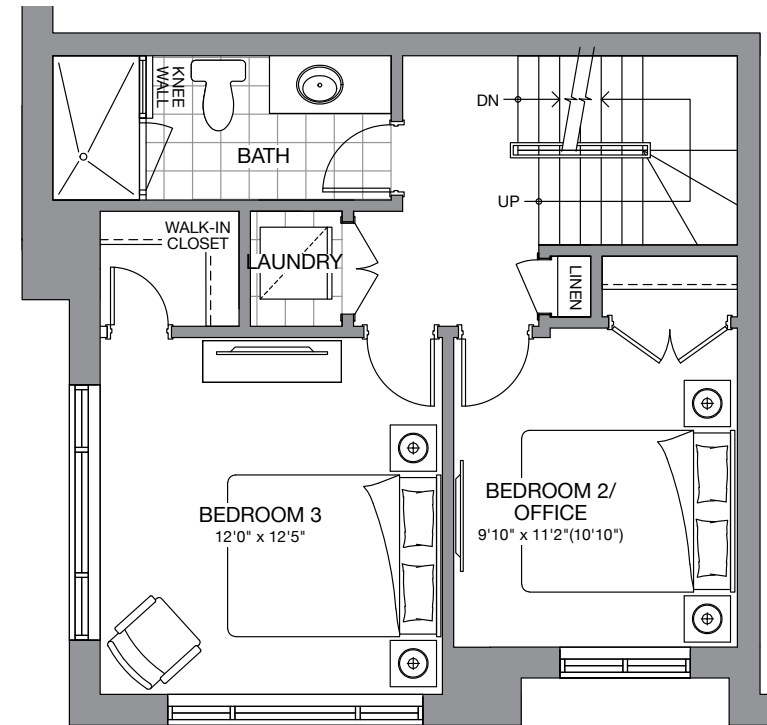

The Tribeca

2,123 SQ. FT.

(INCLUDES 323 SQ. FT. ROOFTOP TERRACE)

Customize your living space with these fabulous "Flex-design" options

PRIMARY SUITE WITH LAUNDRY

2nd level option

2 BEDROOM

FAMILY ROOM & BEDROOM WITH LAUNDRY

FAMILY ROOM & BEDROOM/OFFICE

3rd level options

Flex Design

Ground Level
BLOCK A/B

Flex Design

Second Level
PRIMARY SUITE

Third Level
2 BEDROOM WITH LAUNDRY

Private Terrace