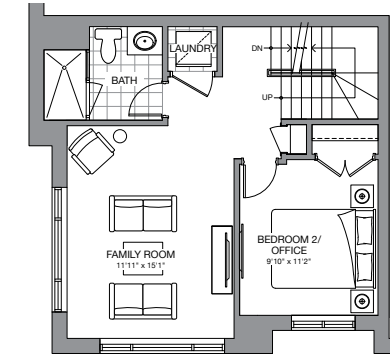

The Tribeca

2,123 SQ. FT.

(INCLUDES 323 SQ. FT. ROOFTOP TERRACE)

Customize your living space with these fabulous "Flex-design" options

PRIMARY SUITE WITH LAUNDRY

2nd level option

2 BEDROOM

FAMILY ROOM & BEDROOM WITH LAUNDRY

FAMILY ROOM & BEDROOM/OFFICE

3rd level options

Flex Design

Ground Level
BLOCK A/B

Flex Design

Second Level
PRIMARY SUITE

Third Level
2 BEDROOM WITH LAUNDRY

Private Terrace