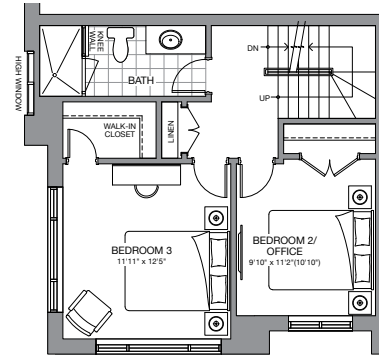

The Tribeca

2,123 SQ. FT.

(INCLUDES 323 SQ. FT. ROOFTOP TERRACE)

Customize your living space with these fabulous "Flex-design" options

PRIMARY SUITE WITH LAUNDRY

2nd level option

2 BEDROOM

FAMILY ROOM & BEDROOM WITH LAUNDRY

FAMILY ROOM & BEDROOM/OFFICE

3rd level options

Flex Design

Ground Level
BLOCK A/B

Flex Design

Second Level
PRIMARY SUITE

Third Level
2 BEDROOM WITH LAUNDRY

Private Terrace