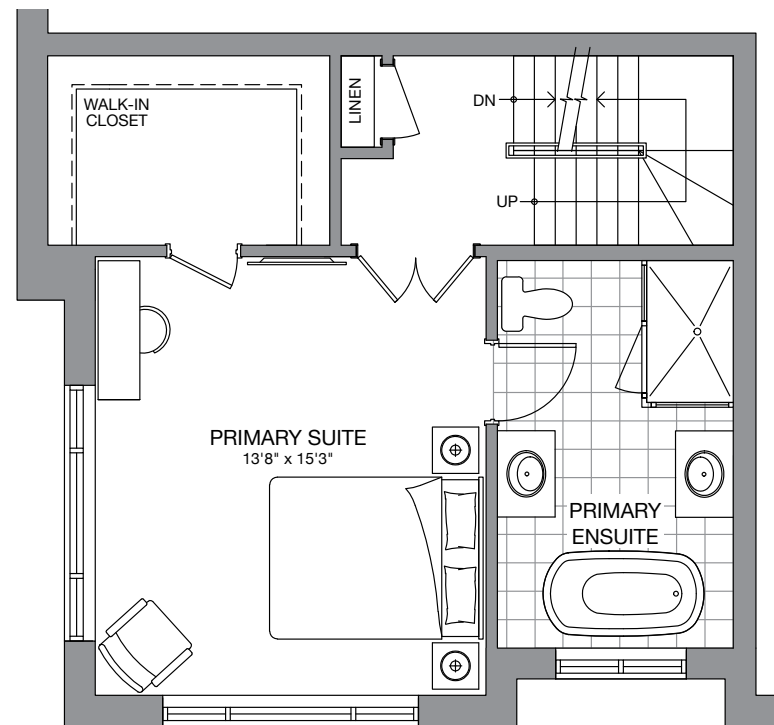

The Tribeca

2,123 SQ. FT.

(INCLUDES 323 SQ. FT. ROOFTOP TERRACE)

Customize your living space with these fabulous "Flex-design" options

PRIMARY SUITE WITH LAUNDRY

2nd level option

2 BEDROOM

FAMILY ROOM & BEDROOM WITH LAUNDRY

FAMILY ROOM & BEDROOM/OFFICE

3rd level options

Flex Design

Ground Level
BLOCK A/B

Flex Design

Second Level
PRIMARY SUITE

Third Level
2 BEDROOM WITH LAUNDRY

Private Terrace