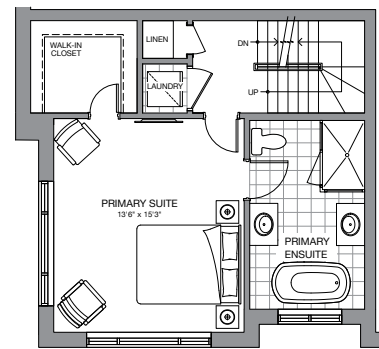

The Tribeca

2,123 SQ. FT.

(INCLUDES 323 SQ. FT. ROOFTOP TERRACE)

Customize your living space with these fabulous "Flex-design" options

PRIMARY SUITE WITH LAUNDRY

2nd level option

2 BEDROOM

FAMILY ROOM & BEDROOM WITH LAUNDRY

FAMILY ROOM & BEDROOM/OFFICE

3rd level options

Flex Design

Ground Level
BLOCK A/B

Flex Design

Second Level
PRIMARY SUITE

Third Level
2 BEDROOM WITH LAUNDRY

Private Terrace