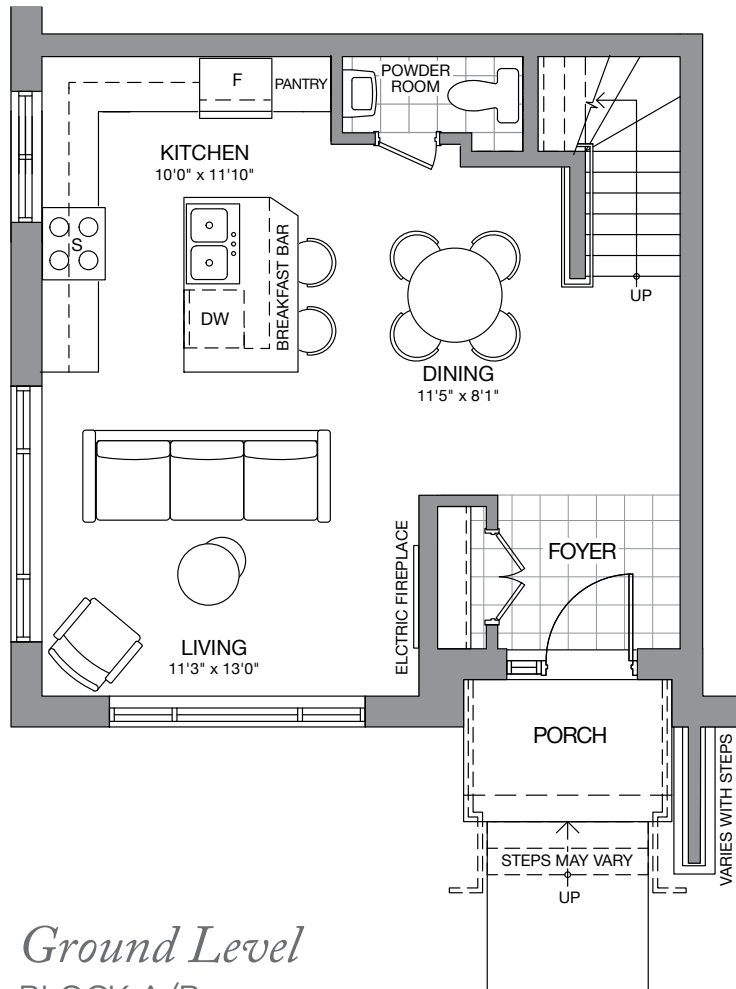

The Tribeca

2,123 SQ. FT.

(INCLUDES 323 SQ. FT. ROOFTOP TERRACE)

Customize your living space with these fabulous "Flex-design" options

PRIMARY SUITE WITH LAUNDRY

2nd level option

2 BEDROOM

FAMILY ROOM & BEDROOM WITH LAUNDRY

FAMILY ROOM & BEDROOM/OFFICE

3rd level options

Flex Design

Ground Level
BLOCK A/B

Flex Design

Second Level
PRIMARY SUITE

Third Level
2 BEDROOM WITH LAUNDRY

Private Terrace