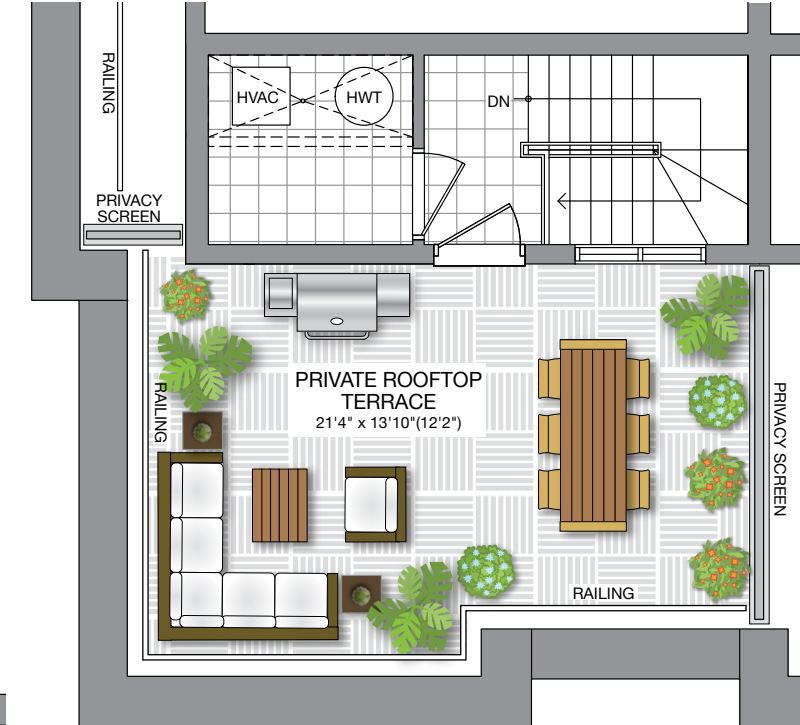

The Tribeca

2,123 SQ. FT.

(INCLUDES 323 SQ. FT. ROOFTOP TERRACE)

Customize your living space with these fabulous "Flex-design" options

PRIMARY SUITE WITH LAUNDRY

2nd level option

2 BEDROOM

FAMILY ROOM & BEDROOM WITH LAUNDRY

FAMILY ROOM & BEDROOM/OFFICE

3rd level options

Flex Design

Ground Level
BLOCK A/B

Flex Design

Second Level
PRIMARY SUITE

Third Level
2 BEDROOM WITH LAUNDRY

Private Terrace