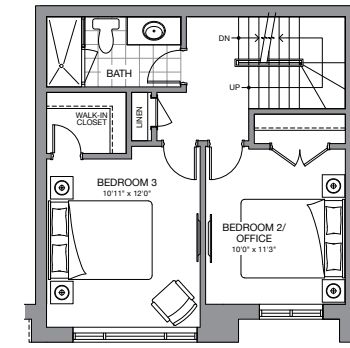

The Astoria

2,024 SQ. FT.

(INCLUDES 315 SQ. FT. ROOFTOP TERRACE)

Customize your living space with these fabulous "Flex-design" options

PRIMARY SUITE WITH LAUNDRY

2nd level option

2 BEDROOM

FAMILY ROOM & BEDROOM

FAMILY ROOM & BEDROOM WITH LAUNDRY

3rd level options

Flex Design

Flex Design

Ground Level
BLOCK A/B

Second Level
PRIMARY SUITE

Third Level
2 BEDROOM WITH LAUNDRY

Private Terrace