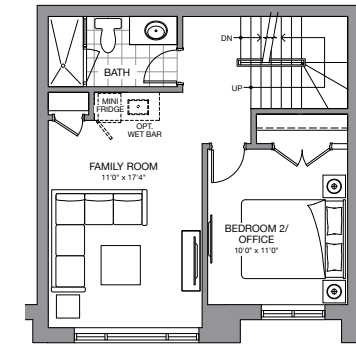

The Astoria

2,024 SQ. FT.

(INCLUDES 315 SQ. FT. ROOFTOP TERRACE)

Customize your living space with these fabulous "Flex-design" options

PRIMARY SUITE WITH LAUNDRY

2nd level option

2 BEDROOM

FAMILY ROOM & BEDROOM

FAMILY ROOM & BEDROOM WITH LAUNDRY

3rd level options

Flex Design

Flex Design

Ground Level
BLOCK A/B

Second Level
PRIMARY SUITE

Third Level
2 BEDROOM WITH LAUNDRY

Private Terrace